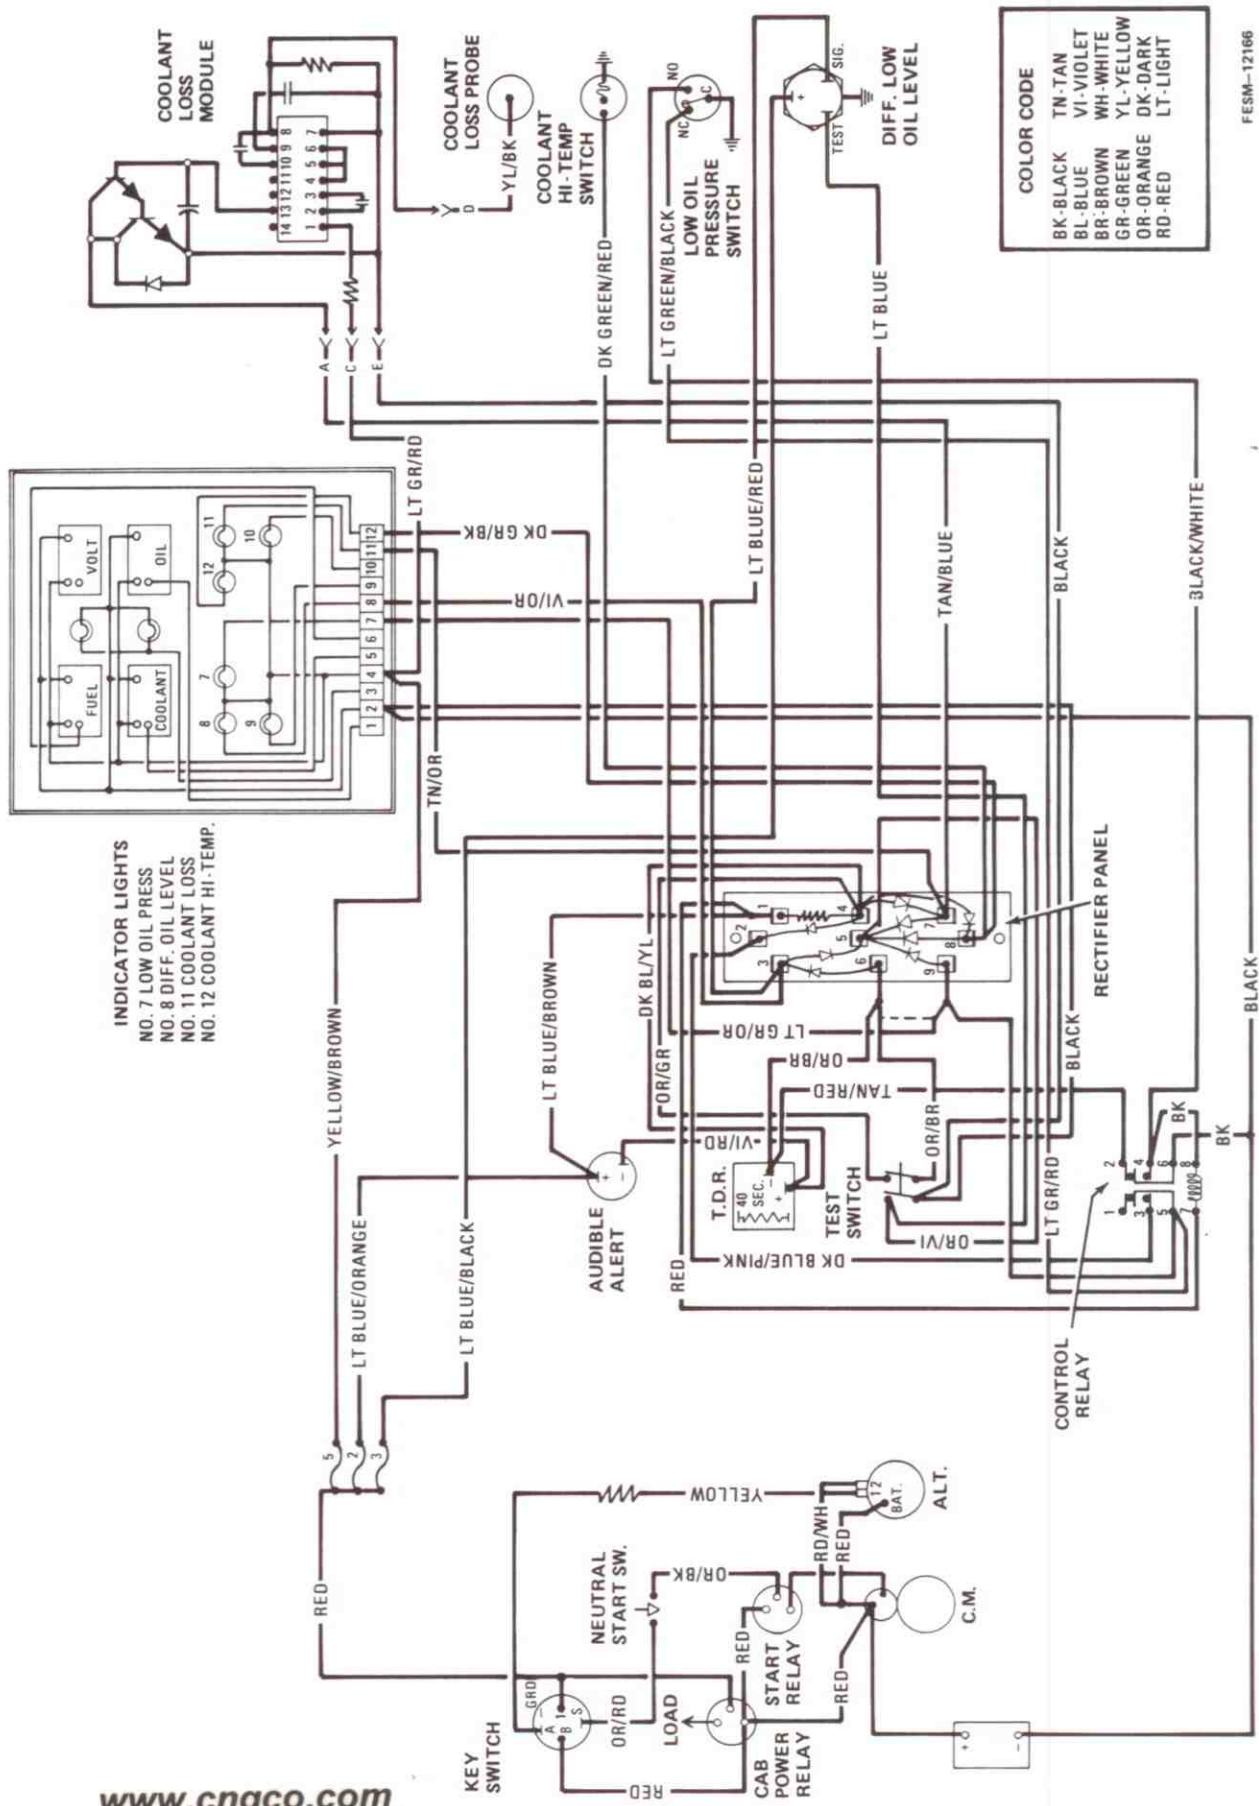

4568 4386 4586 4786
TRACTORS

FESM-12166

EARLY WARNING SYSTEM — 4386, 4586 Serial Number 1500 and Below

www.cngco.com

GSS-1445-1 (Rev. No. 6)

- (A) INDICATOR LIGHT LOW COOLANT WARNING
- (B) INDICATOR LIGHT HIGH COOLANT TEMP. WARNING
- (C) INDICATOR LIGHT ENGINE OIL PRESS. WARNING
- (D) INDICATOR LIGHT DIFFERENTIAL LOW OIL LEVEL WARNING

COLOR CODE	
BK-BLACK	-TN-TAN
BL-BLUE	VI-VIOLET
BR-BROWN	WH-WHITE
GY-GRAY	YL-YELLOW
GR-GREEN	DK-DARK
OR-ORANGE	LT-LIGHT
RD-RED	

EARLY WARNING SYSTEM — 4386, 4586 Serial Number 1501 and Above and 4786 Tractor 501 and Above