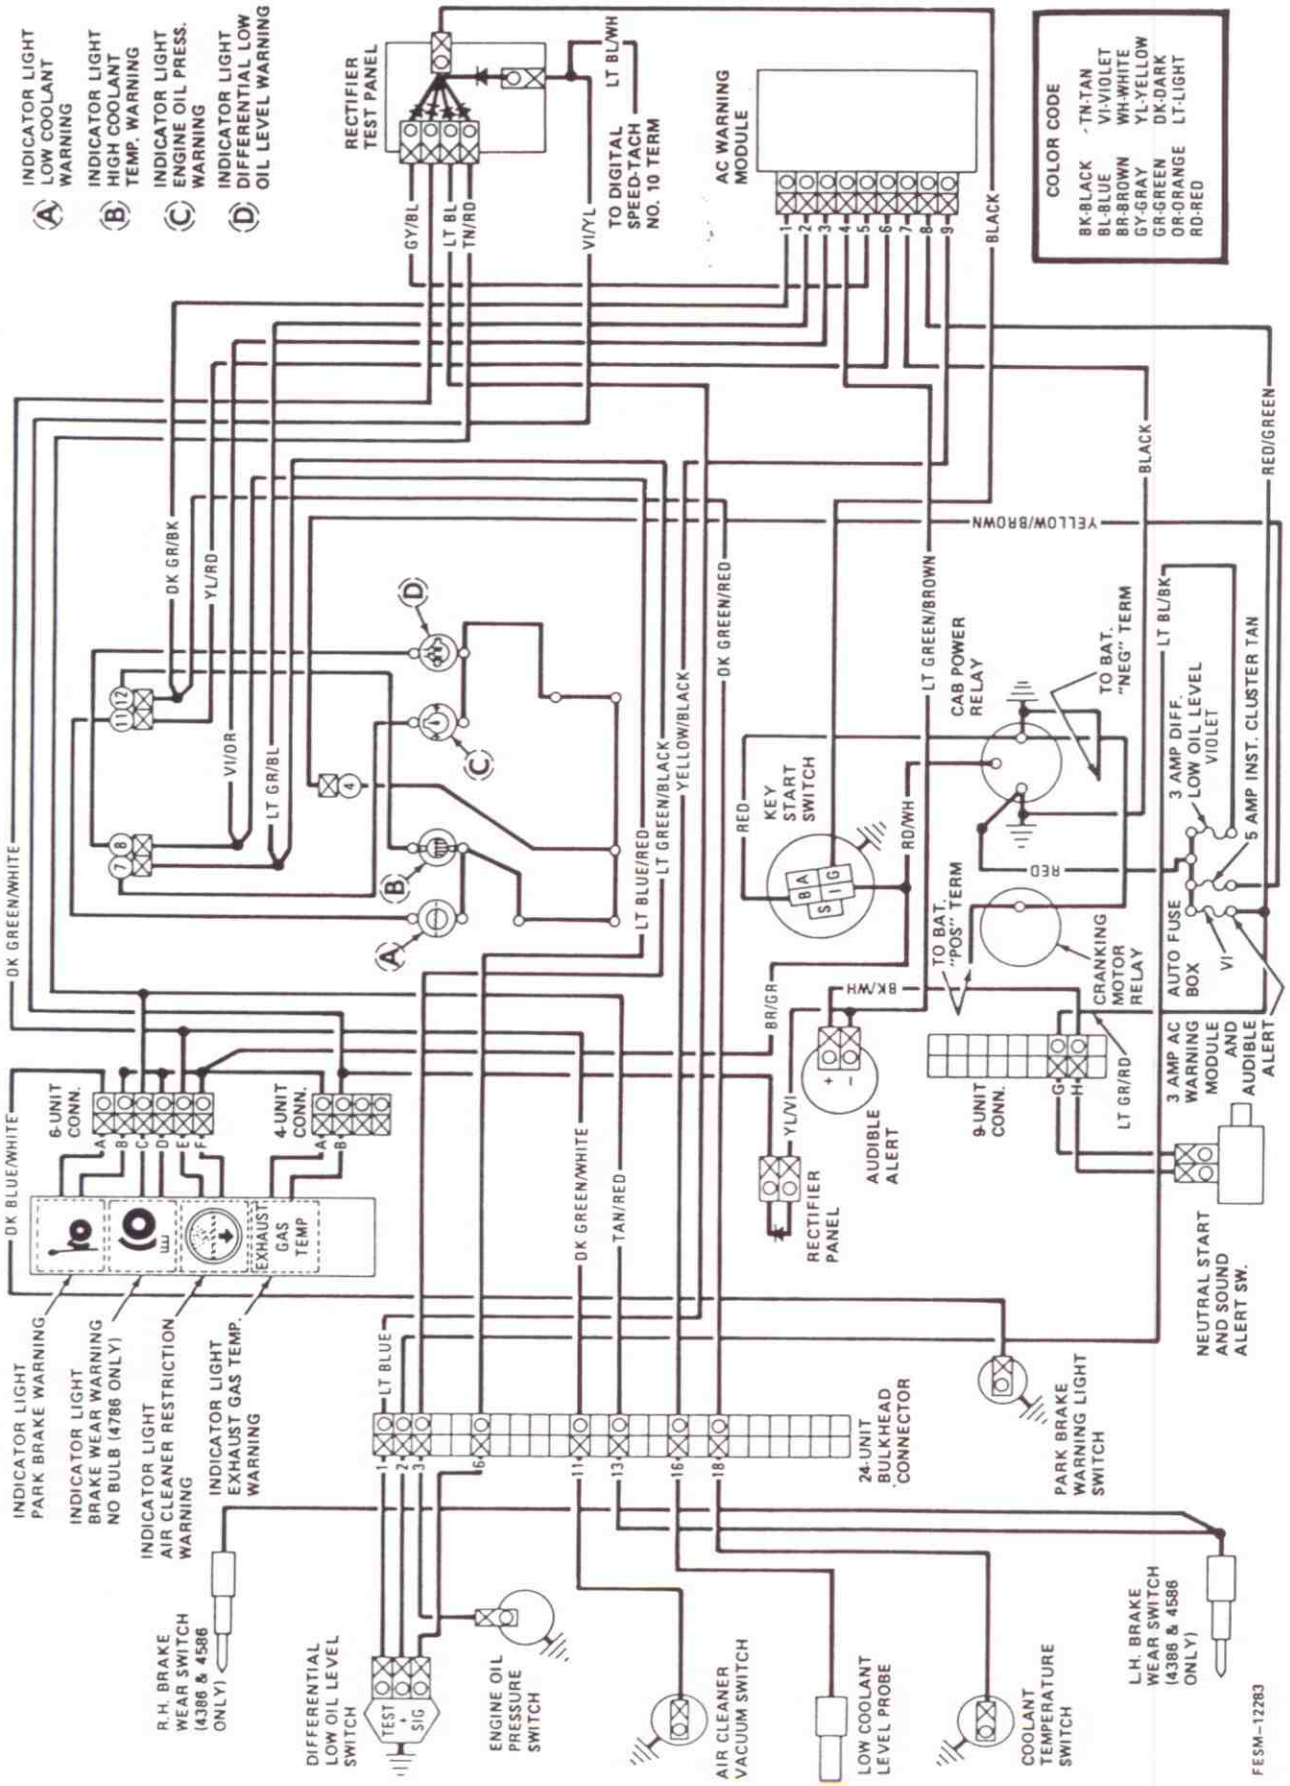

4568 4386 4586 4786
TRACTORS

FESM-12166

EARLY WARNING SYSTEM — 4386, 4586 Serial Number 1500 and Below

www.cngco.com

GSS-1445-1 (Rev. No. 6)

- (A) INDICATOR LIGHT LOW COOLANT WARNING
- (B) INDICATOR LIGHT HIGH COOLANT TEMP. WARNING
- (C) INDICATOR LIGHT ENGINE OIL PRESS. WARNING
- (D) INDICATOR LIGHT DIFFERENTIAL LOW OIL LEVEL WARNING

COLOR CODE	
BK-BLACK	-TN-TAN
BL-BLUE	VI-VIOLET
BR-BROWN	WH-WHITE
GY-GRAY	YL-YELLOW
GR-GREEN	DK-DARK
OR-ORANGE	LT-LIGHT
RD-RED	

EARLY WARNING SYSTEM — 4386, 4586 Serial Number 1501 and Above and 4786 Tractor 501 and Above