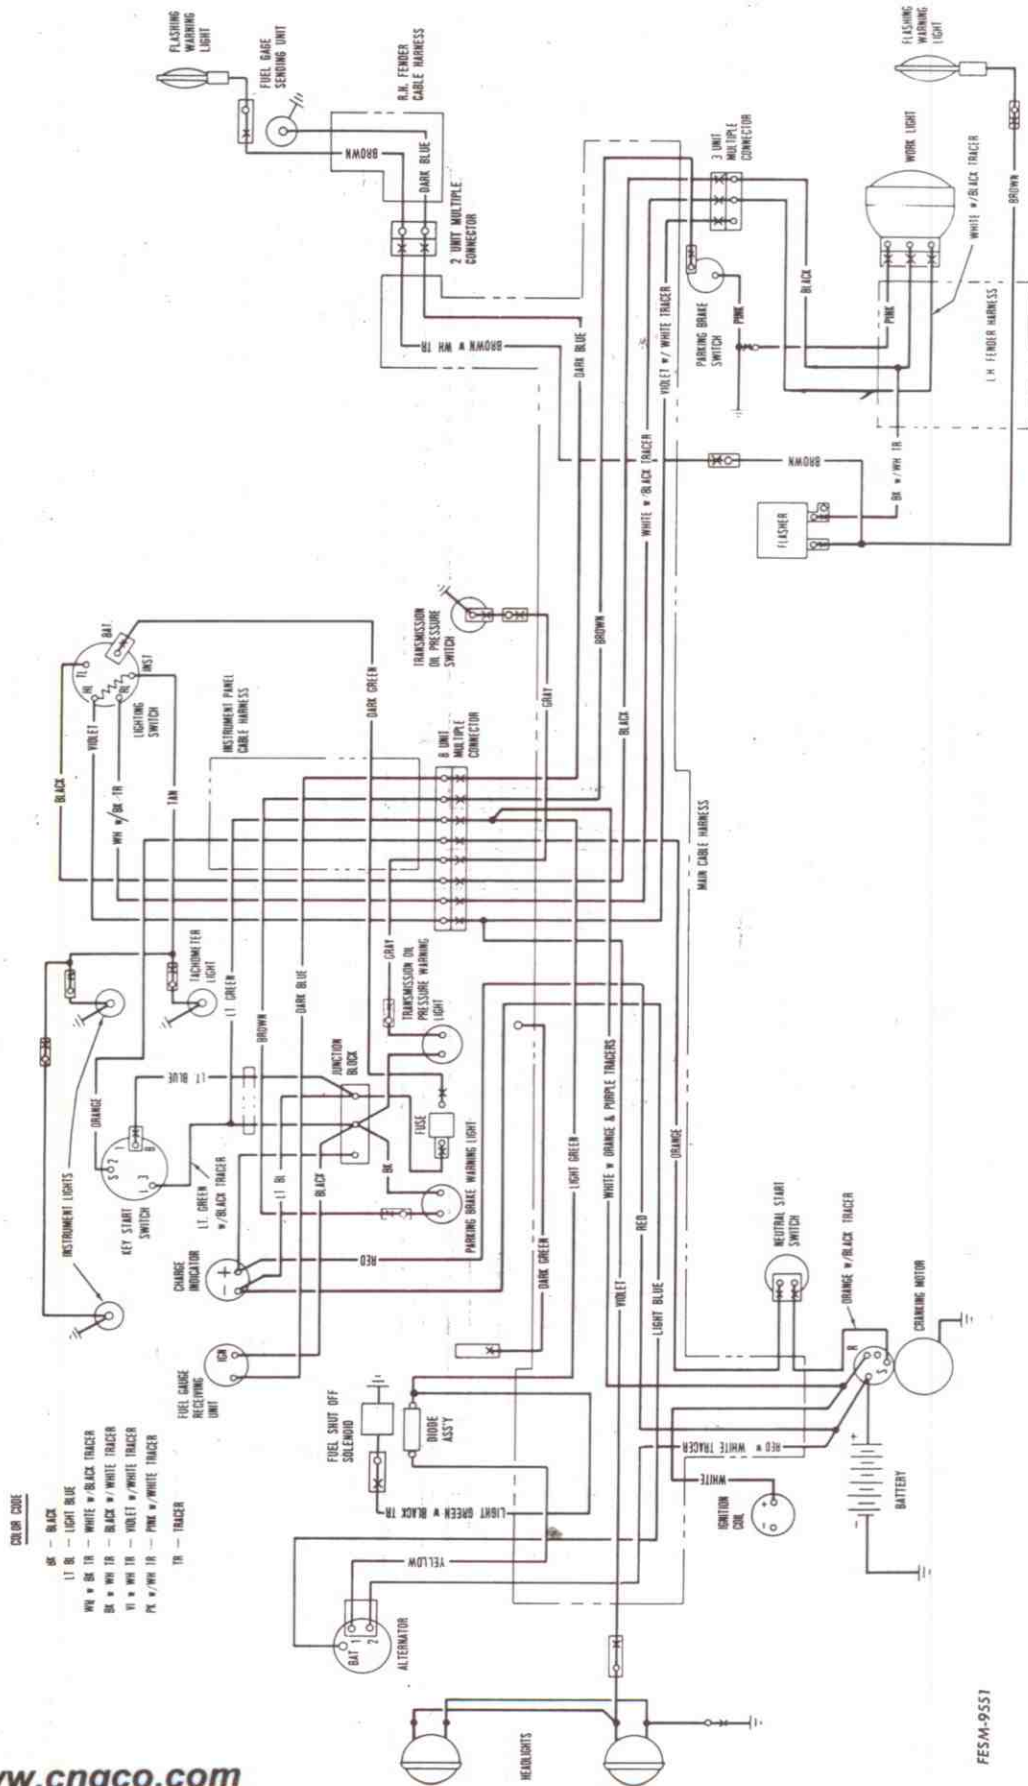

454 464 574 674
484 584 684 784
884 HYDRO 84
TRACTORS

454 and 464 gas with integral voltage regulator.